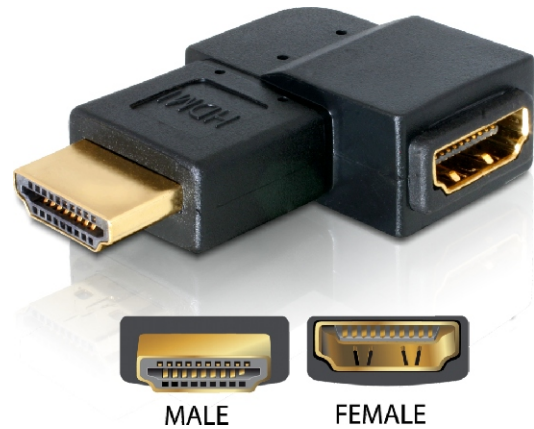

Adapter HDMI male > HDMI female 90° left

Description

This HDMI adapter by Delock enables you to lead the female port of your HDMI devices, e.g. flat screen, etc. 90° leftwards. Thus you can connect your HDMI cable without any problem in case the existing HDMI female port is difficult to access.

Images

Ref. 65077

EAN 4043619650774

Specification

- HDMI 1.3 male-female 19pin
- Female port 90° leftwards
- Connector: gold-plated

Package

- Delock poly bag