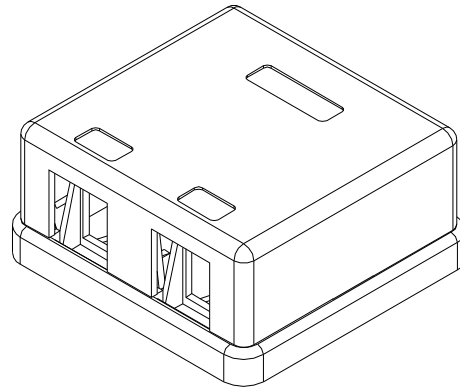

MOUNT BOX

[Pruneable Design]
Prune the pillar height to suit keystone base if necessary

Materials:

Body : Fireproof ABS UL-94V0

Operation Temperature : -40 °C ~ +70 °C

DRAW NO:		ITEM NO:	86207
 APPR		CUSTOMER:	
UNIT: m/m	DESIGN	DATE:	
SCALE:	Ref. NO:	TOLERANCE:	· ± 1 · X ± 0.2 · XX ± 0.15