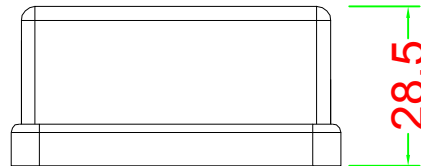

MOUNT BOX

[Pruneable Design]
Prune the pillar height to suit keystone base if necessary

Materials:

Body : Fireproof ABS UL-94V0

Operation Temperature : -40 °C ~ +70 °C

DRAW NO:		ITEM NO:	86207
 APPR		CUSTOMER:	
UNIT: m/m	DESIGN	DATE:	
SCALE:	Ref. NO:	TOLERANCE:	· ± 1 · X ± 0.2 · XX ± 0.15