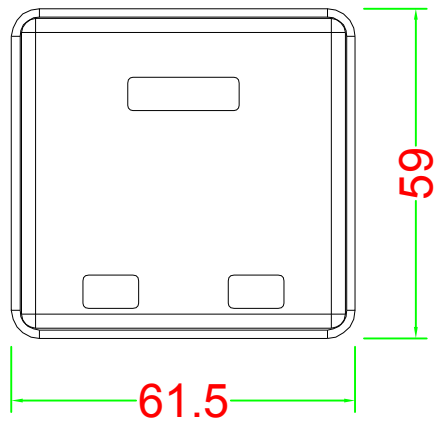

MOUNT BOX

[Pruneable Design]
Prune the pillar height to suit keystone base if necessary

Materials:

Body : Fireproof ABS UL-94V0

Operation Temperature : -40 °C ~ +70 °C

DRAW NO:		ITEM NO:	86207
 APPR		CUSTOMER:	
UNIT: m/m	DESIGN	DATE:	
SCALE:	Ref. NO:	TOLERANCE:	· ± 1 · X ± 0.2 · XX ± 0.15