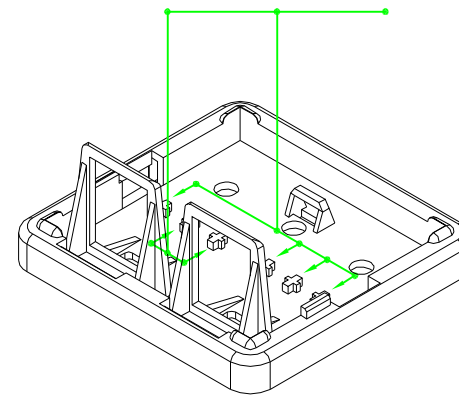

MOUNT BOX

[Pruneable Design]
Prune the pillar height to suit keystone base if necessary

Materials:

Body : Fireproof ABS UL-94V0

Operation Temperature : -40 °C ~ +70 °C

DRAW NO:		ITEM NO:	86207
 APPR		CUSTOMER:	
UNIT: m/m	DESIGN	DATE:	
SCALE:	Ref. NO:	TOLERANCE:	· ± 1 · X ± 0.2 · XX ± 0.15